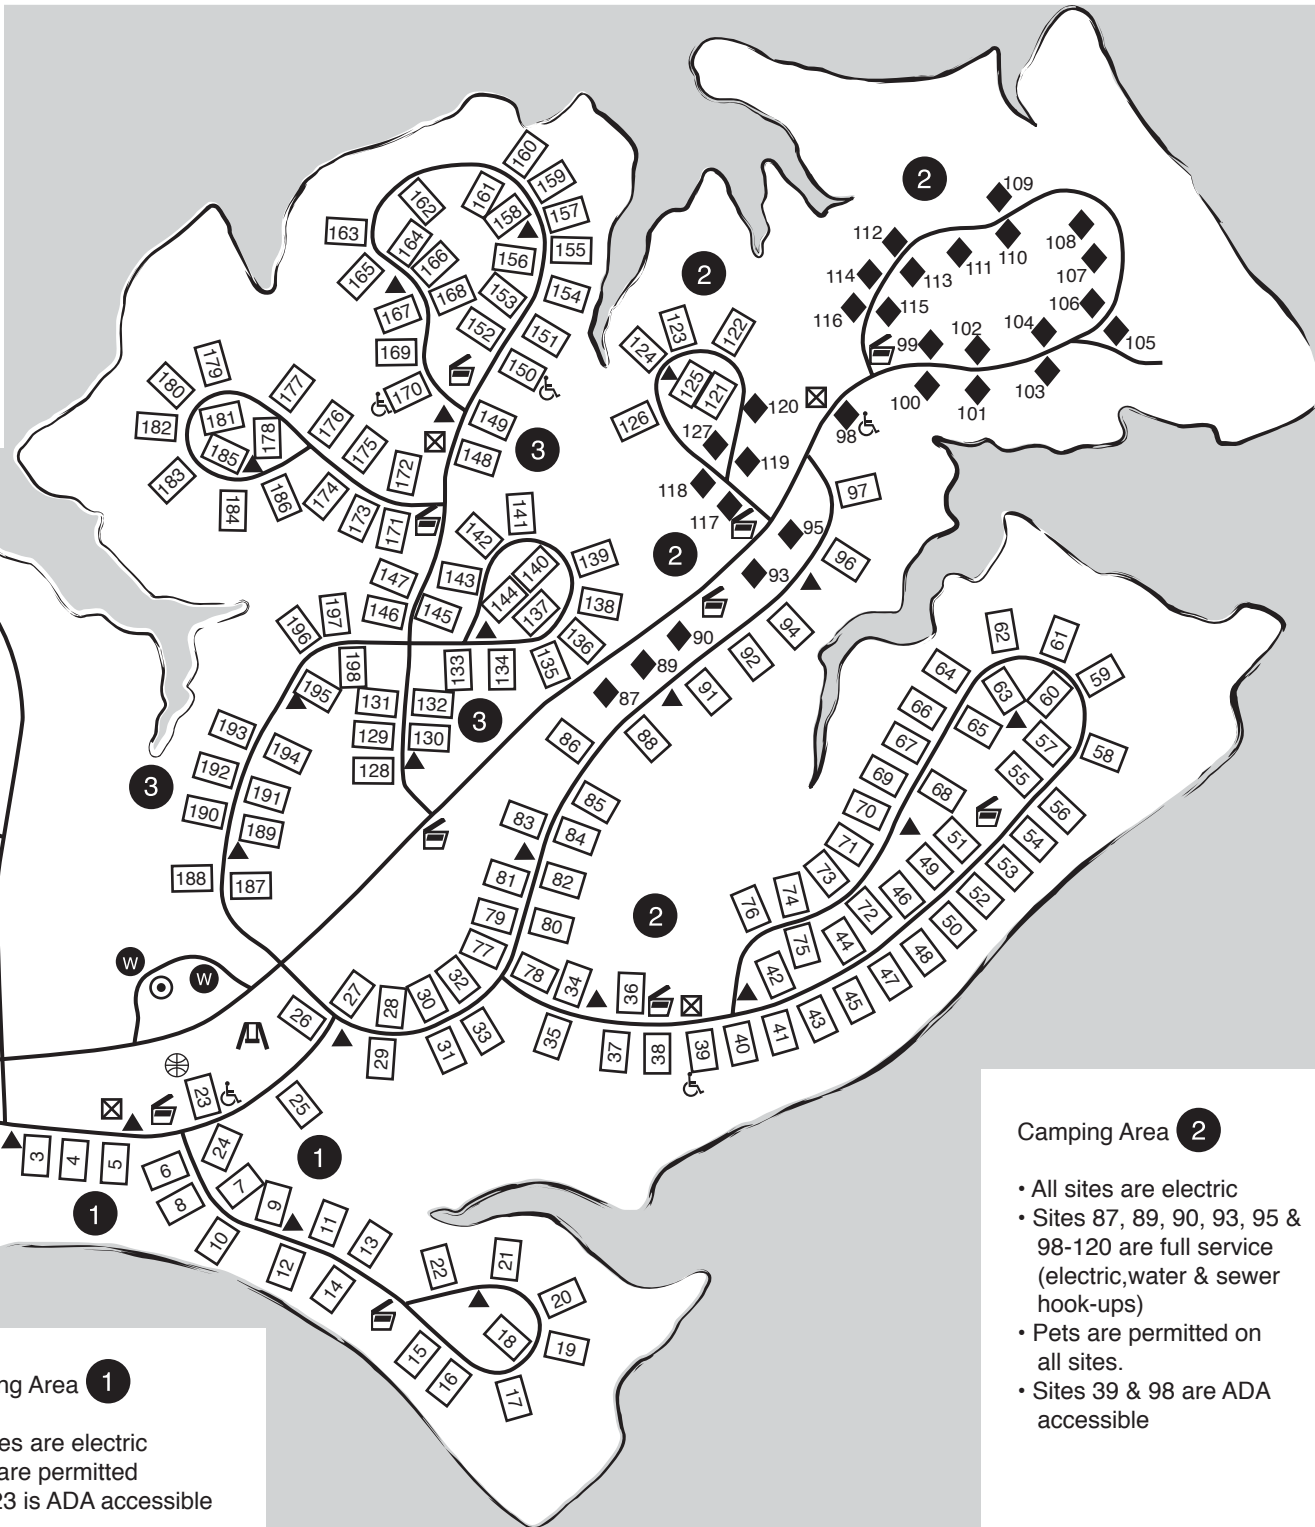

West Branch State Park Campground

5708 Esworthy Road
Ravenna, Ohio 44266

(330) 296-3239 - Camp Office

Camping Area 3

- Sites 128-132, 145-159 & 161-198 are electric
- Sites 133-144 & 160 are non-electric
- Pets are permitted
- Sites 150 & 170 are ADA accessible

Group Camp Area C

Group Camp Area A

Group Camp Area B

Camping Area 1

- All sites are electric
- Pets are permitted
- Site 23 is ADA accessible

Camping Area 2

- All sites are electric
- Sites 87, 89, 90, 93, 95 & 98-120 are full service (electric, water & sewer hook-ups)
- Pets are permitted on all sites.
- Sites 39 & 98 are ADA accessible

LEGEND

- Camp Office
- Full-Service Site
- ADA Accessible
- Pit Latrine
- Showerhouse/Restrooms
- Water
- Drinking Water
- Pay Phone
- Amphitheater
- Playground
- Basketball
- Sand Volleyball
- Dumpster
- Dump Station